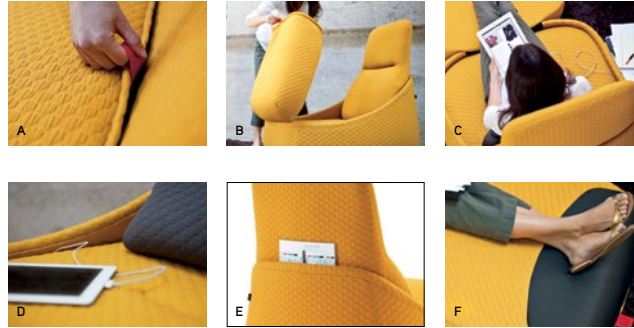

PRODUCT SPECS

DETAILS

Product Features

Lounge convertible

- Available upholstered in custom designed Hexa fabric (A)
- Converts from a lounge to an extended low lounge with attached ottoman using pull tab (A, B, C)
- Wire pass through at the base (D)
- Side and rear pockets for light storage (E)
- Standard with a soft lumbar pillow (D)
- Ultraleather Fusion Fabric in caviar (black) on ottoman footrest is soft, durable and easy to clean (F)
- Large glides

Lounge

- Available upholstered in custom designed Hexa fabric
- Side and rear pockets for light storage
- Standard with attached soft lumbar pillow
- Large glides

Sofa

- Available upholstered in custom designed Hexa fabric
- Side and rear pockets for light storage
- Standard with two attached soft lumbar pillows
- Large glides

Product Features

Details

Dimensions

1. Lounge: 35"H 34.6"W 35.6"D;

Pillow: 3"D 20.9"W 10.2"H

2. Lounge after converted to chaise position:

35"H 34.6"W 58"D; Overall extended: 57"L;

Pillow: 3"D 20.9"W 10.2"H;

Ottoman: 24"D 31"W 8.5"H

3. Sofa: 35"H 64.25"W 35.6"D;

Pillows: 3"D 24"W 10.2"H