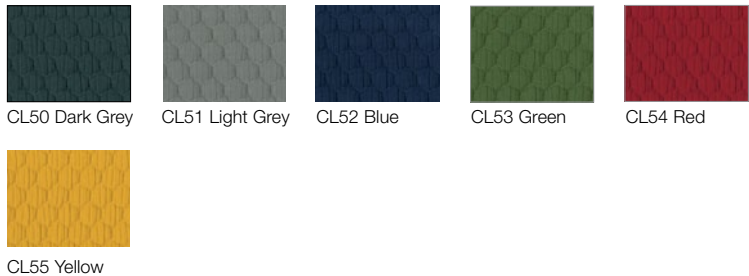

Surface Materials

Hexa standard fabric