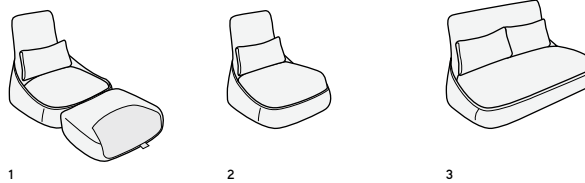

- Available upholstered in custom designed Hexa fabric (A)
- Converts from a lounge to an extended low lounge with attached ottoman using pull tab (A, B, C)
- Wire pass through at the base (D)
- Side and rear pockets for light storage (E)
- Standard with a soft lumbar pillow (D)
- Ultraleather Fusion Fabric in caviar (black) on ottoman footrest is soft, durable and easy to clean (F)
- Large glides

**Lounge**

- Available upholstered in custom designed Hexa fabric
- Side and rear pockets for light storage
- Standard with attached soft lumbar pillow
- Large glides

**Sofa**

- Available upholstered in custom designed Hexa fabric
- Side and rear pockets for light storage
- Standard with two attached soft lumbar pillows
- Large glides

**Product Features**

**Details**

**Dimensions**

**1. Lounge:** 35"H 34.6"W 35.6"D;

Pillow: 3"D 20.9"W 10.2"H

**2. Lounge after converted to chaise position:**

35"H 34.6"W 58"D; Overall extended: 57"L;

Pillow: 3"D 20.9"W 10.2"H;